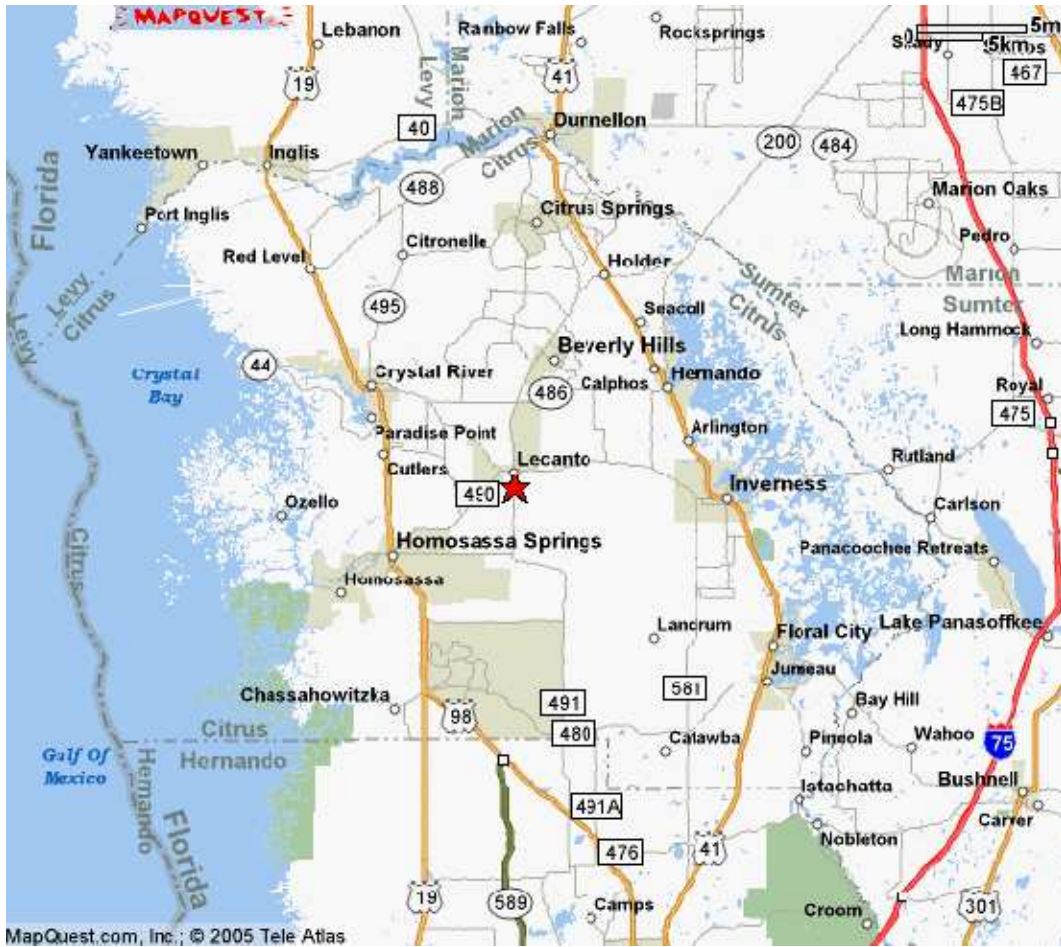

Located in the center of Florida's " Nature Coast" , Crystal Glen is a peaceful, family-oriented neighborhood. Ancient, majestic oaks stand like sentinels in this close knit, cozy community of new homes. The remaining deed-restricted, 1/4-acre home sites perched high on the gentle countryside of Lecanto, Florida offer panoramic vistas.

Crystal Glen is one of those jewels tucked away from the hustle and bustle of town, yet only a few minutes drive to the mall and other shops, fine dining, medical facilities and entertainment ranging from the theatre to the Citrus County Speedway.

Crystal Glen Directions - 1105 S. Glen Meadow Loop, Lecanto, FL

Take State Road 200 South into Citrus County, turn right on County Road 491, then right on State Road 44, entrance to Crystal Glen is on left at South Crystal Glen Drive then take first left onto South Glen Meadow Loop to see Reed Homes available lots.